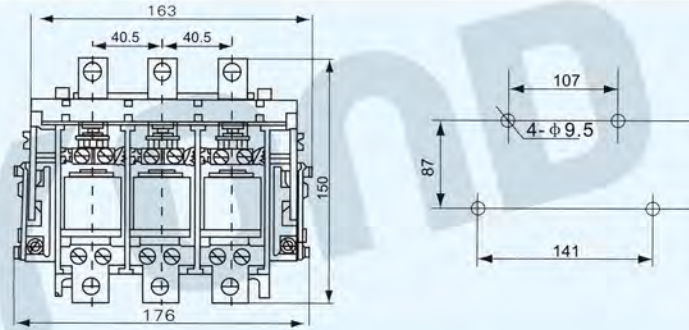

LIYOND

CKJ5-125A overall and installation dimensions