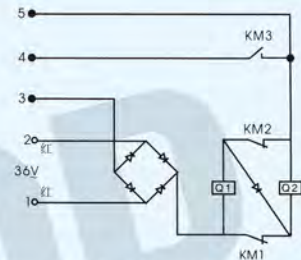

### Main technical parameter

CKJ5-63A

Product model	Rated voltage (V)		Rated current (main circuit) A	Main contact parameter			Power frequency voltage resistance (effective value)		
	Main circuit	Control circuit		Opening distance (mm)	Over travel (mm)	Final pressure (N)	Main circuit	Auxiliary circuit	Control circuit
CKJ5-80	1140	36.110.220.380	80	1.8±0.2	1±0.2	30±3	4200	2500	2000
CKJ5-125	1140	36.110.220.380	125	1.8±0.2	1±0.2	30±3	4200	2500	2000
CKJ5-250	1140	36.110.220.380	250	2±0.2	1±0.2	78±7.8	4200	2500	2000
CKJ5-400	1140	36.110.220.380	400	2±0.2	1±0.2	117.6±11.8	4200	2500	2000
CKJ5-600	1140	36.110.220.380	600	2±0.2	1±0.2	196±19.6	4200	2500	2000

CKJ5-80A  
(For oilfield)

Product model	Making capacity	Breaking capacity	Limit breaking current (A)	Electricity life time		Mechanic life time	Weight
				AC-3	AC-4		
CKJ5-80	10le' 100Time	8le,25 Time	2000,Time	60X10 <sup>4</sup>	6X10 <sup>4</sup>	300X10 <sup>4</sup>	4kg
CKJ5-125	10le,100Time	8le,25 Time	2000,3Time	60X10 <sup>4</sup>	6X10 <sup>4</sup>	300X10 <sup>4</sup>	4kg
CKJ5-250	10le' 100Time	8le,25 Time	4500,3Time	60X10 <sup>4</sup>	6X10 <sup>4</sup>	300X10 <sup>4</sup>	8kg
CKJ5-400	10le' 100Time	8le,25 Time	4500,3Time	60X10 <sup>4</sup>	2X10 <sup>4</sup>	300X10 <sup>4</sup>	12kg
CKJ5-600	10le' 100Time	8le,25 Time	6000,3Time	60X10 <sup>4</sup>	0.5X10 <sup>4</sup>	300X10 <sup>4</sup>	20kg

### Outline and installation dimensions

CKJ5-80A outline and installation dimensions(for oilfield)

Dimension: 157×134×135  
Installation size: 142×118 4~7.0mm  
Weight: 4.5kg  
Note: Meets 3.5 short-circuit debugging (3.5 for button line)