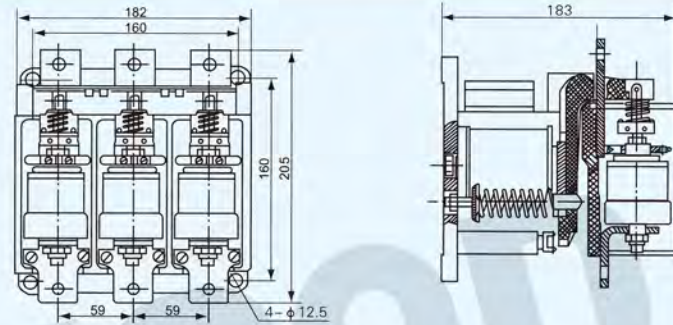

### Outline and installation dimensions

CKJ5-80A outline and installation dimensions(for oilfield)

Dimension: 157×134×135  
Installation size: 142×118 4~7.0mm  
Weight: 4.5kg  
Note: Meets 3.5 short-circuit debugging (3.5 for button line)

# LIYOND

CKJ5-125A overall and installation dimensions

CKJ5-250A overall and installation dimensions

CKJ5-400A overall and installation dimensions

CKJ5-630A overall and installation dimensions

We can product GKJ5-800A, GKJ5-1600A, GKJ5-1250A, GKJ5-1500A series of high current vacuum contactors.