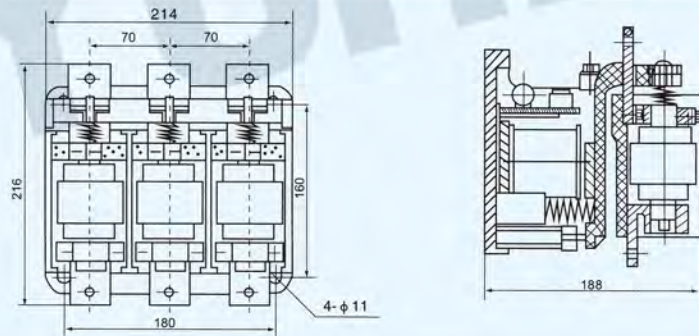

### Outline and installation dimensions

CKJ5-80A outline and installation dimensions(for oilfield)

Dimension: 157×134×135  
Installation size: 142×118 4~7.0mm  
Weight: 4.5kg  
Note: Meets 3.5 short-circuit debugging (3.5 for button line)

# LIYOND

CKJ5-125A overall and installation dimensions

CKJ5-250A overall and installation dimensions

CKJ5-400A overall and installation dimensions

CKJ5-630A overall and installation dimensions

We can product GKJ5-800A, GKJ5-1600A, GKJ5-1250A, GKJ5-1500A series of high current vacuum contactors.