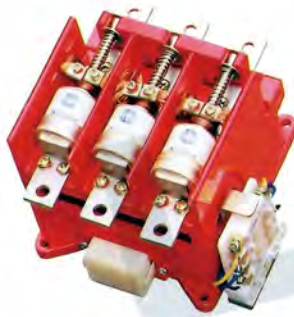

## CKJ5-63,80,125,250,400,630A AC L.V Vacuum Contactor

VACUUM CONTACTOR

### Main technical parameter

CKJ5-63A

Product model	Rated voltage (V)		Rated current (main circuit) A	Main contact parameter			Power frequency voltage resistance (effective value)		
	Main circuit	Control circuit		Opening distance (mm)	Over travel (mm)	Final pressure (N)	Main circuit	Auxiliary circuit	Control circuit
CKJ5-80	1140	36.110.220.380	80	1.8±0.2	1±0.2	30±3	4200	2500	2000
CKJ5-125	1140	36.110.220.380	125	1.8±0.2	1±0.2	30±3	4200	2500	2000
CKJ5-250	1140	36.110.220.380	250	2±0.2	1±0.2	78±7.8	4200	2500	2000
CKJ5-400	1140	36.110.220.380	400	2±0.2	1±0.2	117.6±11.8	4200	2500	2000
CKJ5-600	1140	36.110.220.380	600	2±0.2	1±0.2	196±19.6	4200	2500	2000

CKJ5-80A  
(For oilfield)

Product model	Making capacity	Breaking capacity	Limit breaking current (A)	Electricity life time		Mechanic life time	Weight
				AC-3	AC-4		
CKJ5-80	10le' 100Time	8le,25 Time	2000,Time	60X10 <sup>4</sup>	6X10 <sup>4</sup>	300X10 <sup>4</sup>	4kg
CKJ5-125	10le,100Time	8le,25 Time	2000,3Time	60X10 <sup>4</sup>	6X10 <sup>4</sup>	300X10 <sup>4</sup>	4kg
CKJ5-250	10le' 100Time	8le,25 Time	4500,3Time	60X10 <sup>4</sup>	6X10 <sup>4</sup>	300X10 <sup>4</sup>	8kg
CKJ5-400	10le' 100Time	8le,25 Time	4500,3Time	60X10 <sup>4</sup>	2X10 <sup>4</sup>	300X10 <sup>4</sup>	12kg
CKJ5-600	10le' 100Time	8le,25 Time	6000,3Time	60X10 <sup>4</sup>	0.5X10 <sup>4</sup>	300X10 <sup>4</sup>	20kg

### Outline and installation dimensions

CKJ5-80A outline and installation dimensions(for oilfield)

Dimension: 157×134×135  
Installation size: 142×118 4~7.0mm  
Weight: 4.5kg  
Note: Meets 3.5 short-circuit debugging (3.5 for button line)