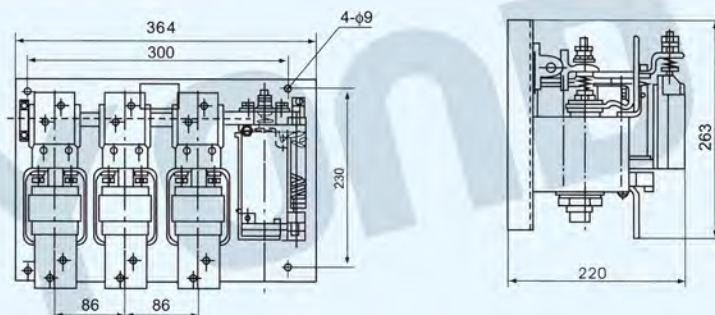

### Outline and installation dimensions

CKJ5-80A outline and installation dimensions(for oilfield)

Dimension: 157×134×135  
Installation size: 142×118 4~7.0mm  
Weight: 4.5kg  
Note: Meets 3.5 short-circuit debugging (3.5 for button line)

# LIYOND

CKJ5-125A overall and installation dimensions

CKJ5-250A overall and installation dimensions

CKJ5-400A overall and installation dimensions

CKJ5-630A overall and installation dimensions

We can product GKJ5-800A, GKJ5-1600A, GKJ5-1250A, GKJ5-1500A series of high current vacuum contactors.