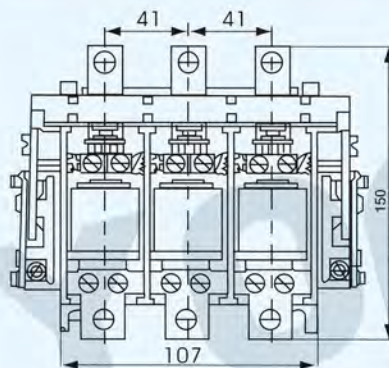

## CKJ5-63,80,125,250,400,630A AC L.V Vacuum Contactor

VACUUM CONTACTOR

### Main technical parameter

CKJ5-63A

Product model	Rated voltage (V)		Rated current (main circuit) A	Main contact parameter			Power frequency voltage resistance (effective value)		
	Main circuit	Control circuit		Opening distance (mm)	Over travel (mm)	Final pressure (N)	Main circuit	Auxiliary circuit	Control circuit
CKJ5-80	1140	36.110.220.380	80	1.8±0.2	1±0.2	30±3	4200	2500	2000
CKJ5-125	1140	36.110.220.380	125	1.8±0.2	1±0.2	30±3	4200	2500	2000
CKJ5-250	1140	36.110.220.380	250	2±0.2	1±0.2	78±7.8	4200	2500	2000
CKJ5-400	1140	36.110.220.380	400	2±0.2	1±0.2	117.6±11.8	4200	2500	2000
CKJ5-600	1140	36.110.220.380	600	2±0.2	1±0.2	196±19.6	4200	2500	2000

CKJ5-80A  
(For oilfield)

Product model	Making capacity	Breaking capacity	Limit breaking current (A)	Electricity life time		Mechanic life time	Weight
				AC-3	AC-4		
CKJ5-80	10le' 100Time	8le,25 Time	2000,Time	60X10 <sup>4</sup>	6X10 <sup>4</sup>	300X10 <sup>4</sup>	4kg
CKJ5-125	10le,100Time	8le,25 Time	2000,3Time	60X10 <sup>4</sup>	6X10 <sup>4</sup>	300X10 <sup>4</sup>	4kg
CKJ5-250	10le' 100Time	8le,25 Time	4500,3Time	60X10 <sup>4</sup>	6X10 <sup>4</sup>	300X10 <sup>4</sup>	8kg
CKJ5-400	10le' 100Time	8le,25 Time	4500,3Time	60X10 <sup>4</sup>	2X10 <sup>4</sup>	300X10 <sup>4</sup>	12kg
CKJ5-600	10le' 100Time	8le,25 Time	6000,3Time	60X10 <sup>4</sup>	0.5X10 <sup>4</sup>	300X10 <sup>4</sup>	20kg

### Outline and installation dimensions

CKJ5-80A outline and installation dimensions(for oilfield)

Dimension: 157×134×135  
Installation size: 142×118 4~7.0mm  
Weight: 4.5kg  
Note: Meets 3.5 short-circuit debugging (3.5 for button line)